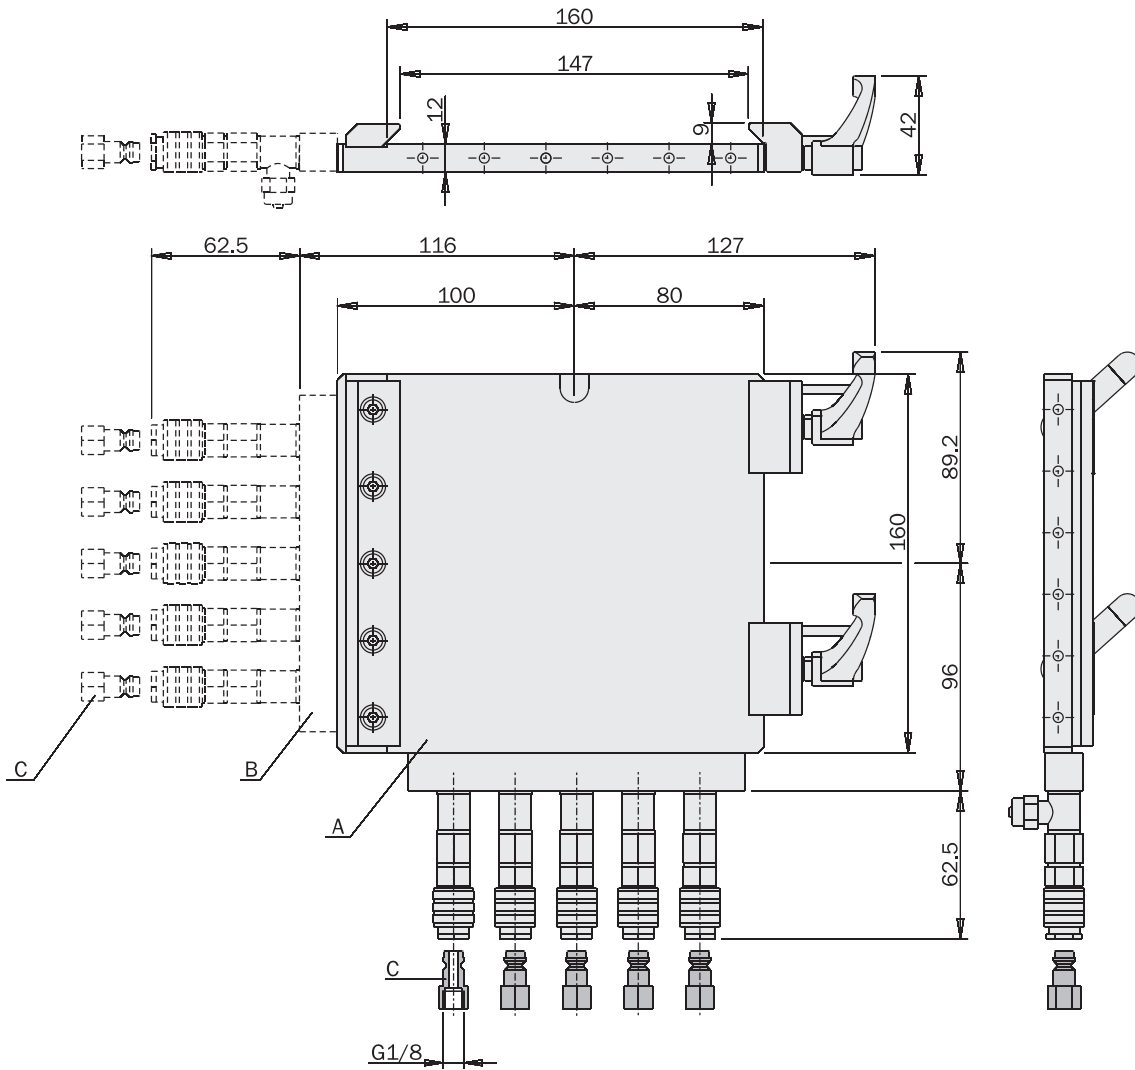

Quick changer (robot side)

	MFI-A40	MFI-A130	MFI-A133	MFI-A135
Peso / Weight	500 g	620 g	140 g	17 g

MFI-A40

A
MFI-A130

B
MFI-A133

C
MFI-A135

Innesto rapido (n° 5 pezzi)
Quick coupling (5 pieces)

Quick changer (gripper side)

MFI-A41

Peso / Weight

270 g

Application example

Quick changer (robot side)

	MFI-A42	MFI-A131	MFI-A132	MFI-A134
Peso / Weight	1270 g	1650 g	450 g	40 g

MFI-A42

A
MFI-A131

B
MFI-A132

C
MFI-A134

Quick coupling (5 pieces)

Quick changer (gripper side)

MFI-A43

Peso / Weight

670 g

Application example

EOAT storage MFI-A344-H
(to be used with MFI-A344, 60x60mm)

Dimensions (mm)

	MFI-A344-H
Peso / Weight	136 g

EOAT storage MFI-A41-H
(to be used with MFI-A41, 98x100mm)

Dimensions (mm)

	MFI-A41-H
Peso / Weight	238 g