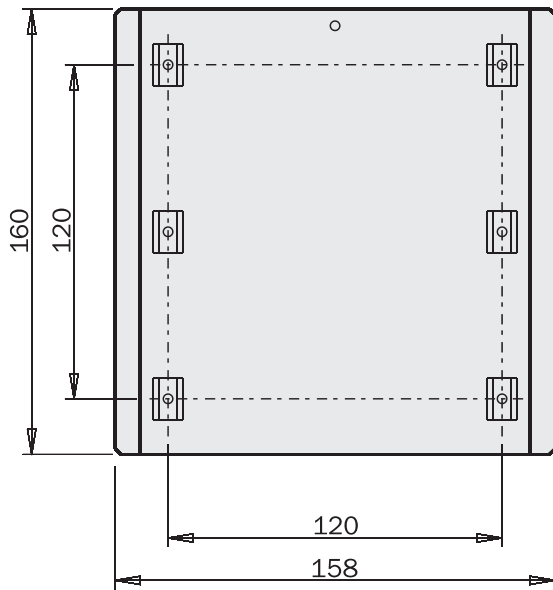

B
MFI-A132

C
MFI-A134

Quick coupling (5 pieces)

Quick changer (gripper side)

MFI-A43

Peso / Weight

670 g

Application example

EOAT storage MFI-A344-H
(to be used with MFI-A344, 60x60mm)

Dimensions (mm)

	MFI-A344-H
Peso / Weight	136 g

EOAT storage MFI-A41-H
(to be used with MFI-A41, 98x100mm)

Dimensions (mm)

	MFI-A41-H
Peso / Weight	238 g