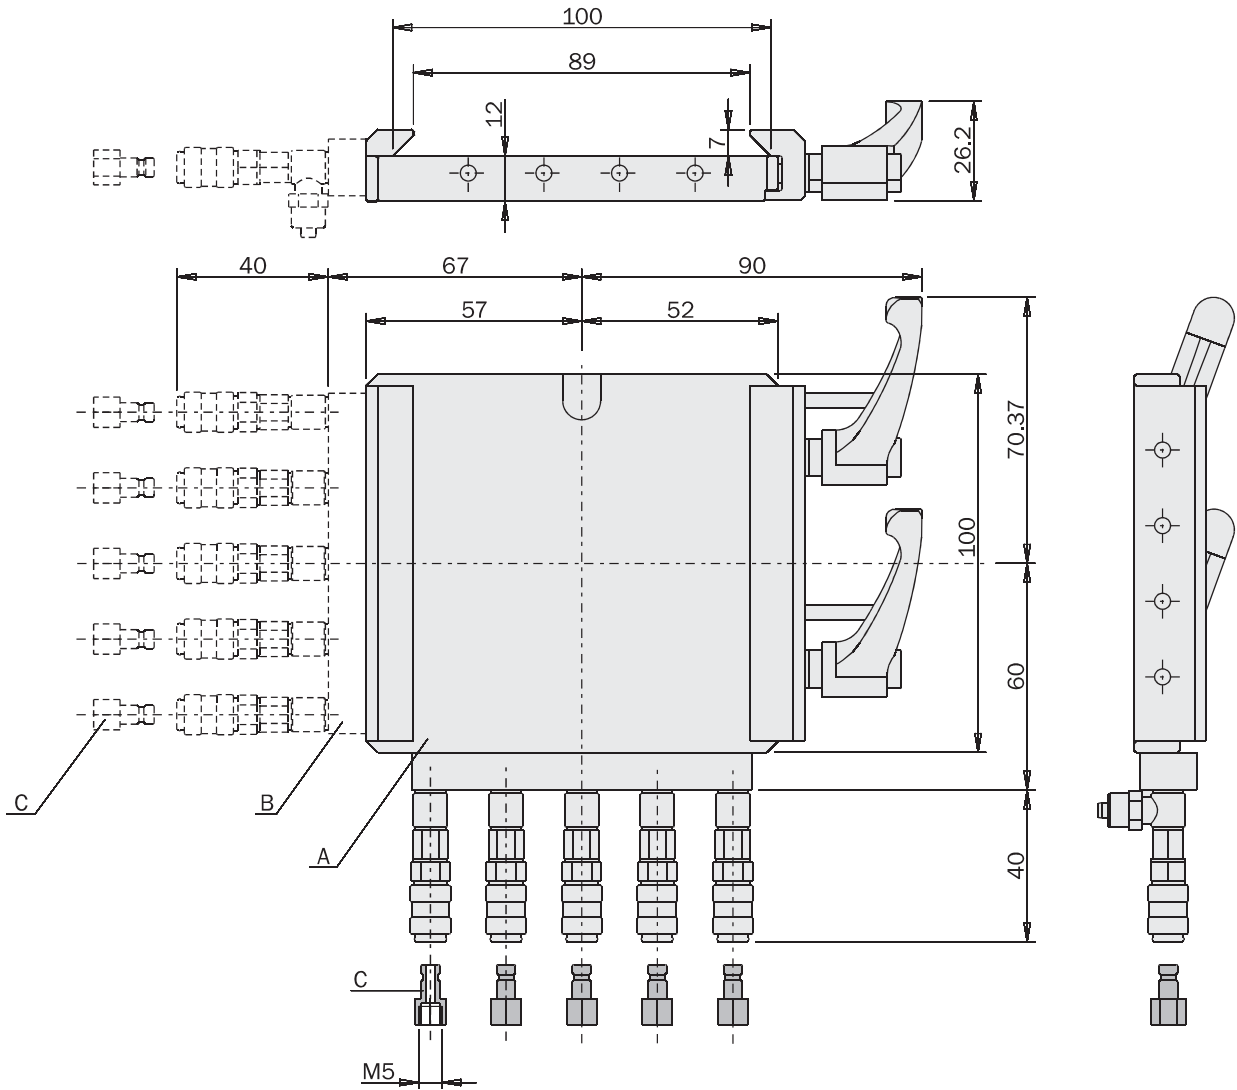

Quick changer (robot side)

MFI-A343

Peso / Weight 170 g

Quick changer (gripper side)

MFI-A344

Peso / Weight

65 g

Application example

Quick changer (robot side)

	MFI-A40	MFI-A130	MFI-A133	MFI-A135
Peso / Weight	500 g	620 g	140 g	17 g

MFI-A40

A
MFI-A130

B
MFI-A133

C
MFI-A135

Innesto rapido (n° 5 pezzi)
Quick coupling (5 pieces)

Quick changer (gripper side)

B
MFI-A132

C
MFI-A134

Quick coupling (5 pieces)

Quick changer (gripper side)

MFI-A43

Peso / Weight

670 g

Application example

EOAT storage MFI-A344-H
(to be used with MFI-A344, 60x60mm)

Dimensions (mm)

	MFI-A344-H
Peso / Weight	136 g

EOAT storage MFI-A41-H
(to be used with MFI-A41, 98x100mm)

Dimensions (mm)

	MFI-A41-H
Peso / Weight	238 g