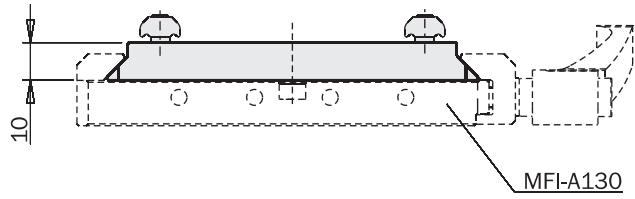

Quick changer (gripper side)

MFI-A41

Peso / Weight

270 g