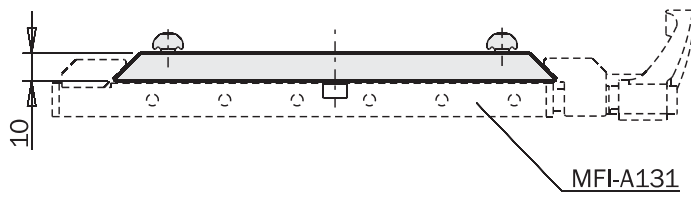

B
MFI-A132

C
MFI-A134

Quick coupling (5 pieces)

Quick changer (gripper side)

MFI-A43

Peso / Weight

670 g

Application example

EOAT storage MFI-A344-H
(to be used with MFI-A344, 60x60mm)

Dimensions (mm)

	MFI-A344-H
Peso / Weight	136 g

EOAT storage MFI-A41-H
(to be used with MFI-A41, 98x100mm)

Dimensions (mm)

	MFI-A41-H
Peso / Weight	238 g