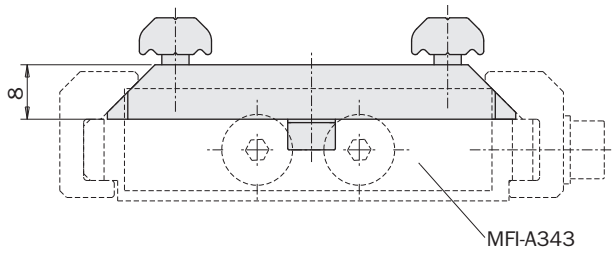

Quick changer (robot side)

MFI-A343

Peso / Weight 170 g

Quick changer (gripper side)

MFI-A344

Peso / Weight

65 g

Application example

Quick changer (robot side)

	MFI-A40	MFI-A130	MFI-A133	MFI-A135
Peso / Weight	500 g	620 g	140 g	17 g

MFI-A40

A
MFI-A130

B
MFI-A133

C
MFI-A135

Innesto rapido (n° 5 pezzi)
Quick coupling (5 pieces)

Quick changer (gripper side)

EOAT storage MFI-A344-H
(to be used with MFI-A344, 60x60mm)

Dimensions (mm)

	MFI-A344-H
Peso / Weight	136 g

EOAT storage MFI-A41-H
(to be used with MFI-A41, 98x100mm)

Dimensions (mm)

	MFI-A41-H
Peso / Weight	238 g