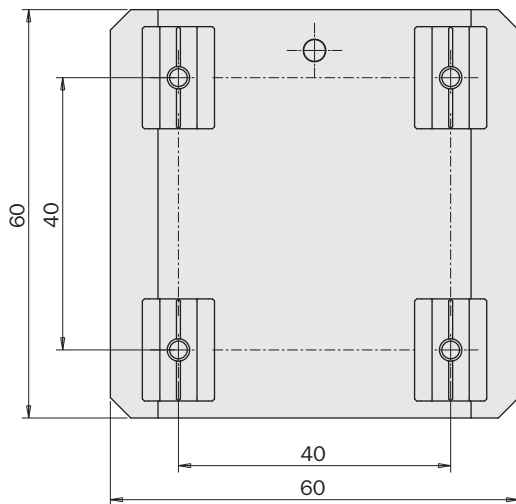

Quick changer (robot side)

MFI-A343

Peso / Weight 170 g

Quick changer (gripper side)

MFI-A344

Peso / Weight

65 g

Application example

Quick changer (robot side)

	MFI-A40	MFI-A130	MFI-A133	MFI-A135
Peso / Weight	500 g	620 g	140 g	17 g

MFI-A40

A
MFI-A130

B
MFI-A133

C
MFI-A135

Innesto rapido (n° 5 pezzi)
Quick coupling (5 pieces)

Quick changer (gripper side)

EOAT storage MFI-A344-H
(to be used with MFI-A344, 60x60mm)

Dimensions (mm)

	MFI-A344-H
Peso / Weight	136 g

EOAT storage MFI-A41-H
(to be used with MFI-A41, 98x100mm)

Dimensions (mm)

	MFI-A41-H
Peso / Weight	238 g