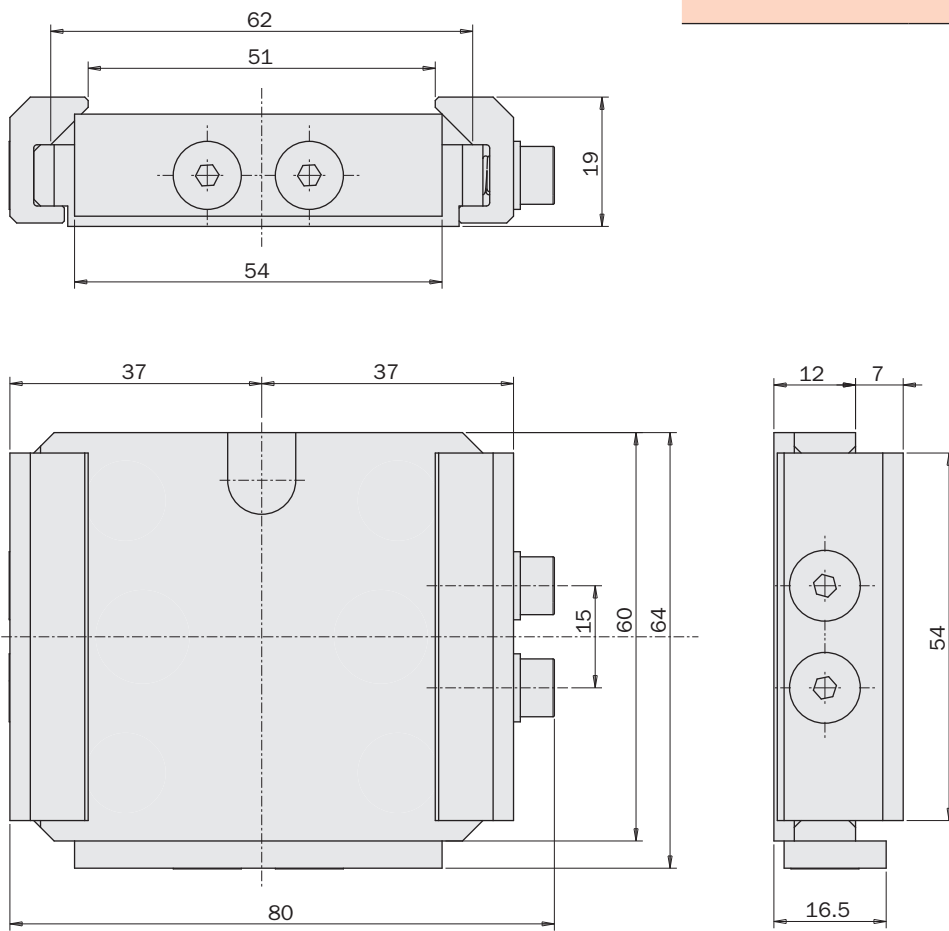

Quick changer (robot side)

MFI-A343

Peso / Weight 170 g

Quick changer (gripper side)

MFI-A344

Peso / Weight

65 g

Application example

Quick changer (robot side)

	MFI-A40	MFI-A130	MFI-A133	MFI-A135
Peso / Weight	500 g	620 g	140 g	17 g

MFI-A40

A
MFI-A130

B
MFI-A133

C
MFI-A135

Innesto rapido (n° 5 pezzi)
Quick coupling (5 pieces)

Quick changer (gripper side)

EOAT storage MFI-A344-H
(to be used with MFI-A344, 60x60mm)

Dimensions (mm)

	MFI-A344-H
Peso / Weight	136 g

EOAT storage MFI-A41-H
(to be used with MFI-A41, 98x100mm)

Dimensions (mm)

	MFI-A41-H
Peso / Weight	238 g