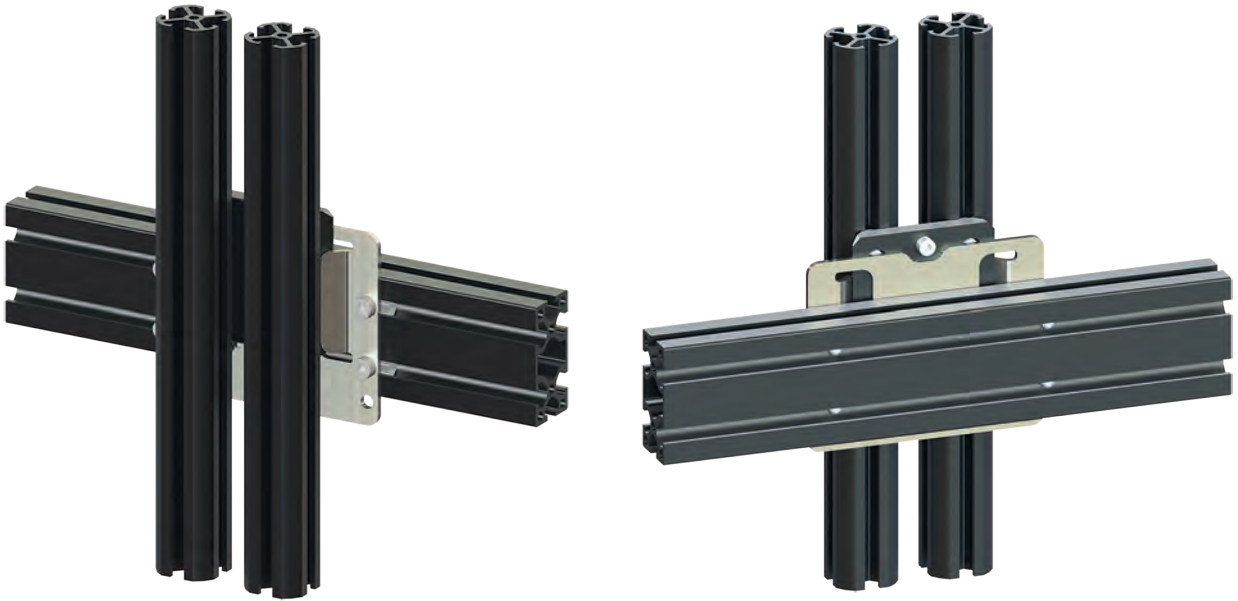

EOAT storage MFI-A344-H
(to be used with MFI-A344, 60x60mm)