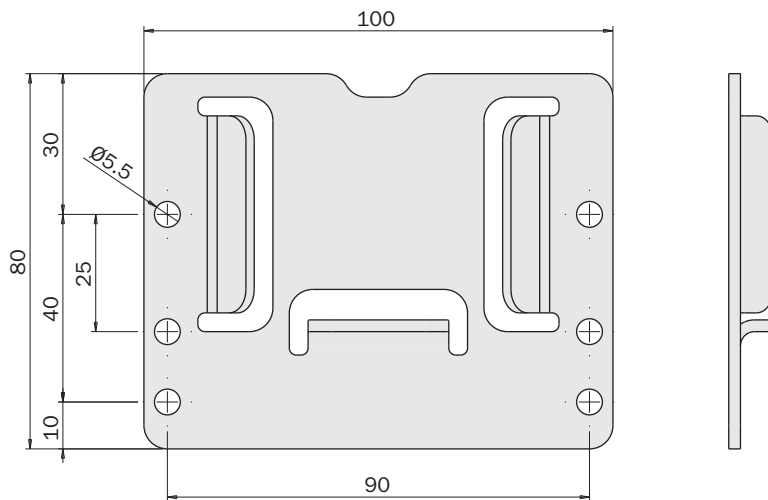

B
MFI-A132

C
MFI-A134

Quick coupling (5 pieces)

Quick changer (gripper side)

MFI-A43

Peso / Weight

670 g

Application example

EOAT storage MFI-A344-H
(to be used with MFI-A344, 60x60mm)

Dimensions (mm)

	MFI-A344-H
Peso / Weight	136 g

EOAT storage MFI-A41-H
(to be used with MFI-A41, 98x100mm)

Dimensions (mm)

	MFI-A41-H
Peso / Weight	238 g