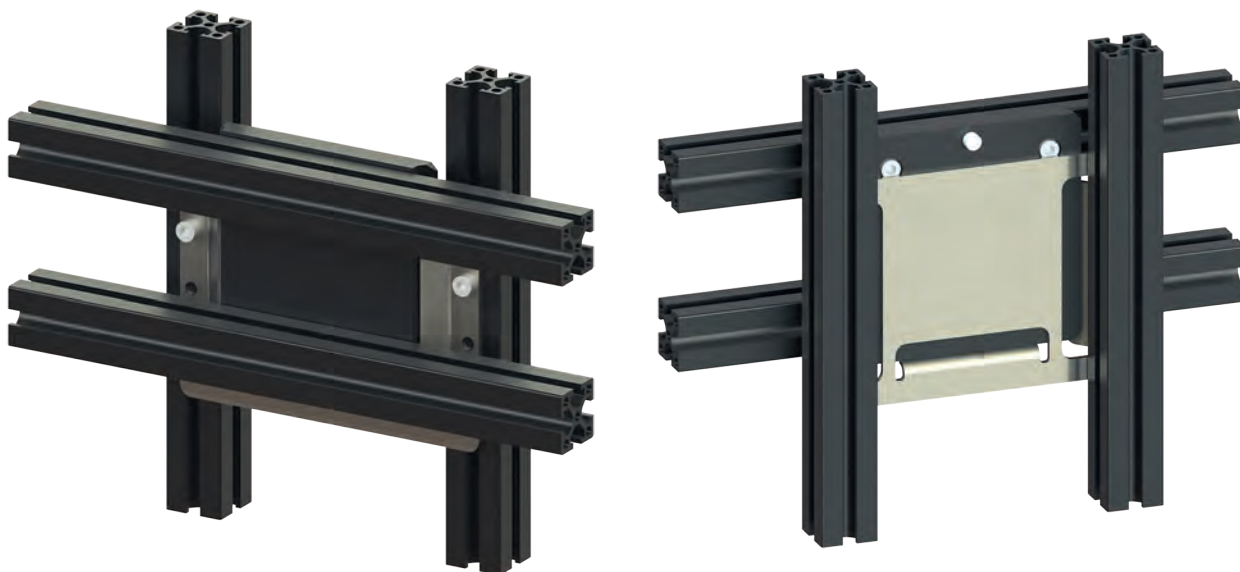

Quick changer (robot side)

MFI-A343

Peso / Weight 170 g

Quick changer (gripper side)

MFI-A344

Peso / Weight

65 g

Application example

B
MFI-A132

C
MFI-A134

Quick coupling (5 pieces)

Quick changer (gripper side)

MFI-A43

Peso / Weight

670 g

Application example

EOAT storage MFI-A344-H
(to be used with MFI-A344, 60x60mm)

Dimensions (mm)

	MFI-A344-H
Peso / Weight	136 g

EOAT storage MFI-A41-H
(to be used with MFI-A41, 98x100mm)

Dimensions (mm)

	MFI-A41-H
Peso / Weight	238 g