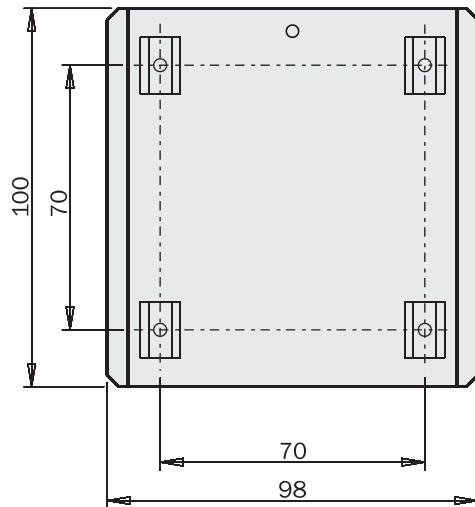

Quick changer (gripper side)

MFI-A41

Peso / Weight

270 g