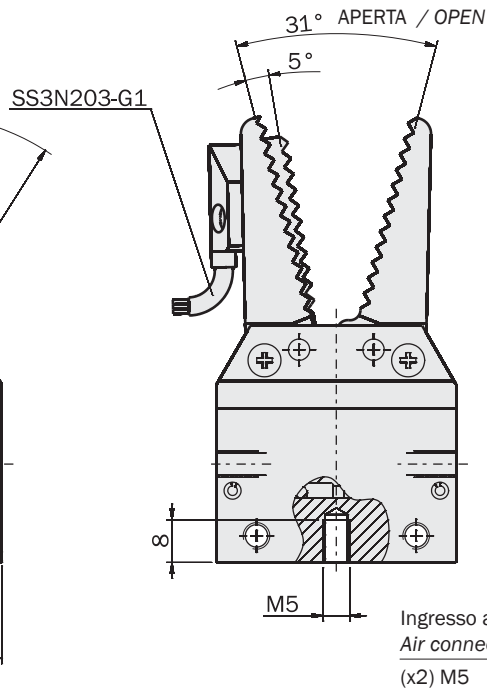

(\*)

The sensor SS3N203-G is included

	AA-22	AA-22-NO	AA-23	AA-23-NO	AA-26	AA-26-NO	AA-35	AA-35-NO
Fluido Medium	Aria compressa filtrata, lubrificata / non lubrificata Filtered, lubricated / non lubricated compressed air							
Pressione di esercizio Pressure range	2.5 ÷ 8 bar							
Temperatura di esercizio Temperature range	5 ÷ 60 °C.							
Corsa Stroke (±1°)	2 x 20°							
Coppia di chiusura per griffa a 6 bar Closing torque at 6 bar each jaw	150 Ncm	125 Ncm	150 Ncm	125 Ncm	150 Ncm	125 Ncm	150 Ncm	125 Ncm
Coppia di chiusura totale a 6 bar Total closing torque at 6 bar	300 Ncm	250 Ncm	300 Ncm	250 Ncm	300 Ncm	250 Ncm	300 Ncm	250 Ncm
Coppia di apertura per griffa a 6 bar Opening torque at 6 bar each jaw	150 Ncm	175 Ncm	150 Ncm	175 Ncm	150 Ncm	175 Ncm	150 Ncm	175 Ncm
Coppia di apertura totale a 6 bar Total opening torque at 6 bar	300 Ncm	350 Ncm	300 Ncm	350 Ncm	300 Ncm	350 Ncm	300 Ncm	350 Ncm
Coppia di apertura per griffa a 0 bar Opening torque at 0 bar each jaw	0 Ncm	25 Ncm	0 Ncm	25 Ncm	0 Ncm	25 Ncm	0 Ncm	25 Ncm
Coppia di apertura totale a 0 bar Total opening torque at 0 bar	0 Ncm	50 Ncm	0 Ncm	50 Ncm	0 Ncm	50 Ncm	0 Ncm	50 Ncm
Frequenza max funzionamento continuativo Maximum working frequency	2 Hz	2 Hz	2 Hz	2 Hz	2 Hz	2 Hz	2 Hz	2 Hz
Consumo d'aria per ciclo Cycle air consumption	5 cm <sup>3</sup>	2 cm <sup>3</sup>	5 cm <sup>3</sup>	2 cm <sup>3</sup>	5 cm <sup>3</sup>	2 cm <sup>3</sup>	5 cm <sup>3</sup>	2 cm <sup>3</sup>
Tempo di chiusura senza carico Closing time without load	0.02 s	0.02 s	0.02 s	0.02 s	0.02 s	0.02 s	0.02 s	0.02 s
Peso Weight	115 g	115 g	100 g	100 g	120 g	120 g	140 g	140 g

## Dimensions (mm)

Wider, grooved fingers for a better gripping

CHIUSA / CLOSED

GRIFFA SX  
LEFT JAW

TASTATORE  
PROBE

GRIFFA DX  
RIGHT JAW

SENSORE  
SENSOR

MAGNETE  
MAGNET