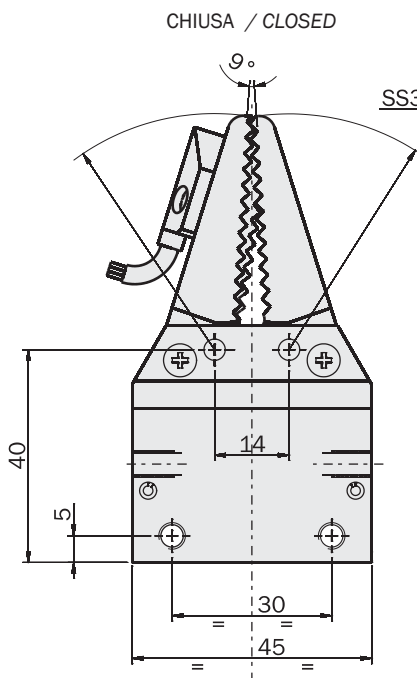

(\*)

The sensor SS3N203-G is included

	AA-22	AA-22-NO	AA-23	AA-23-NO	AA-26	AA-26-NO	AA-35	AA-35-NO
Fluido Medium	Aria compressa filtrata, lubrificata / non lubrificata Filtered, lubricated / non lubricated compressed air							
Pressione di esercizio Pressure range	2.5 ÷ 8 bar							
Temperatura di esercizio Temperature range	5 ÷ 60 °C.							
Corsa Stroke (±1°)	2 x 20°							
Coppia di chiusura per griffa a 6 bar Closing torque at 6 bar each jaw	150 Ncm	125 Ncm	150 Ncm	125 Ncm	150 Ncm	125 Ncm	150 Ncm	125 Ncm
Coppia di chiusura totale a 6 bar Total closing torque at 6 bar	300 Ncm	250 Ncm	300 Ncm	250 Ncm	300 Ncm	250 Ncm	300 Ncm	250 Ncm
Coppia di apertura per griffa a 6 bar Opening torque at 6 bar each jaw	150 Ncm	175 Ncm	150 Ncm	175 Ncm	150 Ncm	175 Ncm	150 Ncm	175 Ncm
Coppia di apertura totale a 6 bar Total opening torque at 6 bar	300 Ncm	350 Ncm	300 Ncm	350 Ncm	300 Ncm	350 Ncm	300 Ncm	350 Ncm
Coppia di apertura per griffa a 0 bar Opening torque at 0 bar each jaw	0 Ncm	25 Ncm	0 Ncm	25 Ncm	0 Ncm	25 Ncm	0 Ncm	25 Ncm
Coppia di apertura totale a 0 bar Total opening torque at 0 bar	0 Ncm	50 Ncm	0 Ncm	50 Ncm	0 Ncm	50 Ncm	0 Ncm	50 Ncm
Frequenza max funzionamento continuativo Maximum working frequency	2 Hz	2 Hz	2 Hz	2 Hz	2 Hz	2 Hz	2 Hz	2 Hz
Consumo d'aria per ciclo Cycle air consumption	5 cm <sup>3</sup>	2 cm <sup>3</sup>	5 cm <sup>3</sup>	2 cm <sup>3</sup>	5 cm <sup>3</sup>	2 cm <sup>3</sup>	5 cm <sup>3</sup>	2 cm <sup>3</sup>
Tempo di chiusura senza carico Closing time without load	0.02 s	0.02 s	0.02 s	0.02 s	0.02 s	0.02 s	0.02 s	0.02 s
Peso Weight	115 g	115 g	100 g	100 g	120 g	120 g	140 g	140 g

## Dimensions (mm)

Wider, grooved fingers for a better gripping

CHIUSA / CLOSED

GRIFFA SX  
LEFT JAW

TASTATORE  
PROBE

GRIFFA DX  
RIGHT JAW

SENSORE  
SENSOR

MAGNETE  
MAGNET