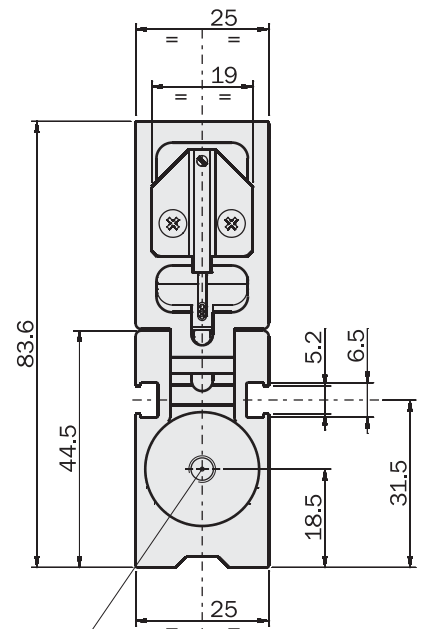

(\*)

The sensor SS3N203-G is included

	AA-22	AA-22-NO	AA-23	AA-23-NO	AA-26	AA-26-NO	AA-35	AA-35-NO
Fluido Medium	Aria compressa filtrata, lubrificata / non lubrificata Filtered, lubricated / non lubricated compressed air							
Pressione di esercizio Pressure range	2.5 ÷ 8 bar							
Temperatura di esercizio Temperature range	5 ÷ 60 °C.							
Corsa Stroke (±1°)	2 x 20°							
Coppia di chiusura per griffa a 6 bar Closing torque at 6 bar each jaw	150 Ncm	125 Ncm	150 Ncm	125 Ncm	150 Ncm	125 Ncm	150 Ncm	125 Ncm
Coppia di chiusura totale a 6 bar Total closing torque at 6 bar	300 Ncm	250 Ncm	300 Ncm	250 Ncm	300 Ncm	250 Ncm	300 Ncm	250 Ncm
Coppia di apertura per griffa a 6 bar Opening torque at 6 bar each jaw	150 Ncm	175 Ncm	150 Ncm	175 Ncm	150 Ncm	175 Ncm	150 Ncm	175 Ncm
Coppia di apertura totale a 6 bar Total opening torque at 6 bar	300 Ncm	350 Ncm	300 Ncm	350 Ncm	300 Ncm	350 Ncm	300 Ncm	350 Ncm
Coppia di apertura per griffa a 0 bar Opening torque at 0 bar each jaw	0 Ncm	25 Ncm	0 Ncm	25 Ncm	0 Ncm	25 Ncm	0 Ncm	25 Ncm
Coppia di apertura totale a 0 bar Total opening torque at 0 bar	0 Ncm	50 Ncm	0 Ncm	50 Ncm	0 Ncm	50 Ncm	0 Ncm	50 Ncm
Frequenza max funzionamento continuativo Maximum working frequency	2 Hz	2 Hz	2 Hz	2 Hz	2 Hz	2 Hz	2 Hz	2 Hz
Consumo d'aria per ciclo Cycle air consumption	5 cm <sup>3</sup>	2 cm <sup>3</sup>	5 cm <sup>3</sup>	2 cm <sup>3</sup>	5 cm <sup>3</sup>	2 cm <sup>3</sup>	5 cm <sup>3</sup>	2 cm <sup>3</sup>
Tempo di chiusura senza carico Closing time without load	0.02 s	0.02 s	0.02 s	0.02 s	0.02 s	0.02 s	0.02 s	0.02 s
Peso Weight	115 g	115 g	100 g	100 g	120 g	120 g	140 g	140 g

## Dimensions (mm)

Wider, grooved fingers for a better gripping

CHIUSA / CLOSED

GRIFFA SX  
LEFT JAW

TASTATORE  
PROBE

GRIFFA DX  
RIGHT JAW

SENSORE  
SENSOR

MAGNETE  
MAGNET