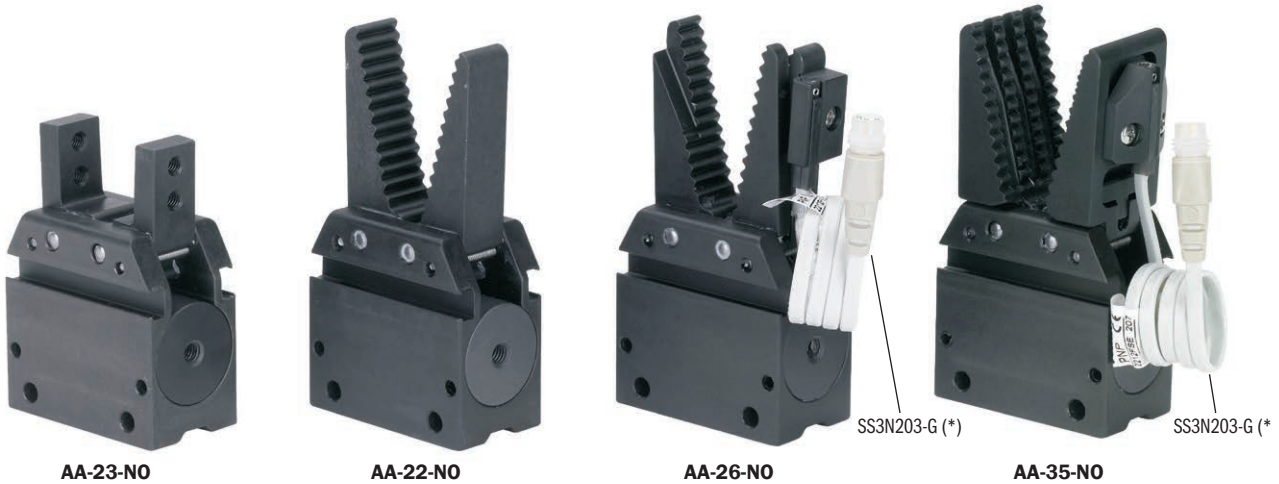

## 2-jaw self-centering angular pneumatic sprue gripper series AA

- Double acting or spring open (-NO).
- Very high gripping force related to the weight and dimensions.
- Different options for fastening.
- Optional magnetic sensors.
- Food grade grease FDA-H1.

## Dimensions (mm)

Wider, grooved fingers for a better gripping

CHIUSA / CLOSED

GRIFFA SX  
LEFT JAW

TASTATORE  
PROBE

GRIFFA DX  
RIGHT JAW

SENSORE  
SENSOR

MAGNETE  
MAGNET