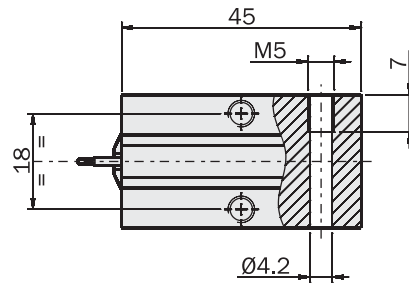

(\*)

The sensor SS3N203-G is included

	AA-22	AA-22-NO	AA-23	AA-23-NO	AA-26	AA-26-NO	AA-35	AA-35-NO
Fluido Medium	Aria compressa filtrata, lubrificata / non lubrificata Filtered, lubricated / non lubricated compressed air							
Pressione di esercizio Pressure range	2.5 ÷ 8 bar							
Temperatura di esercizio Temperature range	5 ÷ 60 °C.							
Corsa Stroke (±1°)	2 x 20°							
Coppia di chiusura per griffa a 6 bar Closing torque at 6 bar each jaw	150 Ncm	125 Ncm	150 Ncm	125 Ncm	150 Ncm	125 Ncm	150 Ncm	125 Ncm
Coppia di chiusura totale a 6 bar Total closing torque at 6 bar	300 Ncm	250 Ncm	300 Ncm	250 Ncm	300 Ncm	250 Ncm	300 Ncm	250 Ncm
Coppia di apertura per griffa a 6 bar Opening torque at 6 bar each jaw	150 Ncm	175 Ncm	150 Ncm	175 Ncm	150 Ncm	175 Ncm	150 Ncm	175 Ncm
Coppia di apertura totale a 6 bar Total opening torque at 6 bar	300 Ncm	350 Ncm	300 Ncm	350 Ncm	300 Ncm	350 Ncm	300 Ncm	350 Ncm
Coppia di apertura per griffa a 0 bar Opening torque at 0 bar each jaw	0 Ncm	25 Ncm	0 Ncm	25 Ncm	0 Ncm	25 Ncm	0 Ncm	25 Ncm
Coppia di apertura totale a 0 bar Total opening torque at 0 bar	0 Ncm	50 Ncm	0 Ncm	50 Ncm	0 Ncm	50 Ncm	0 Ncm	50 Ncm
Frequenza max funzionamento continuativo Maximum working frequency	2 Hz	2 Hz	2 Hz	2 Hz	2 Hz	2 Hz	2 Hz	2 Hz
Consumo d'aria per ciclo Cycle air consumption	5 cm <sup>3</sup>	2 cm <sup>3</sup>	5 cm <sup>3</sup>	2 cm <sup>3</sup>	5 cm <sup>3</sup>	2 cm <sup>3</sup>	5 cm <sup>3</sup>	2 cm <sup>3</sup>
Tempo di chiusura senza carico Closing time without load	0.02 s	0.02 s	0.02 s	0.02 s	0.02 s	0.02 s	0.02 s	0.02 s
Peso Weight	115 g	115 g	100 g	100 g	120 g	120 g	140 g	140 g

## Dimensions (mm)

Wider, grooved fingers for a better gripping

CHIUSA / CLOSED

GRIFFA SX  
LEFT JAW

TASTATORE  
PROBE

GRIFFA DX  
RIGHT JAW

SENSORE  
SENSOR

MAGNETE  
MAGNET