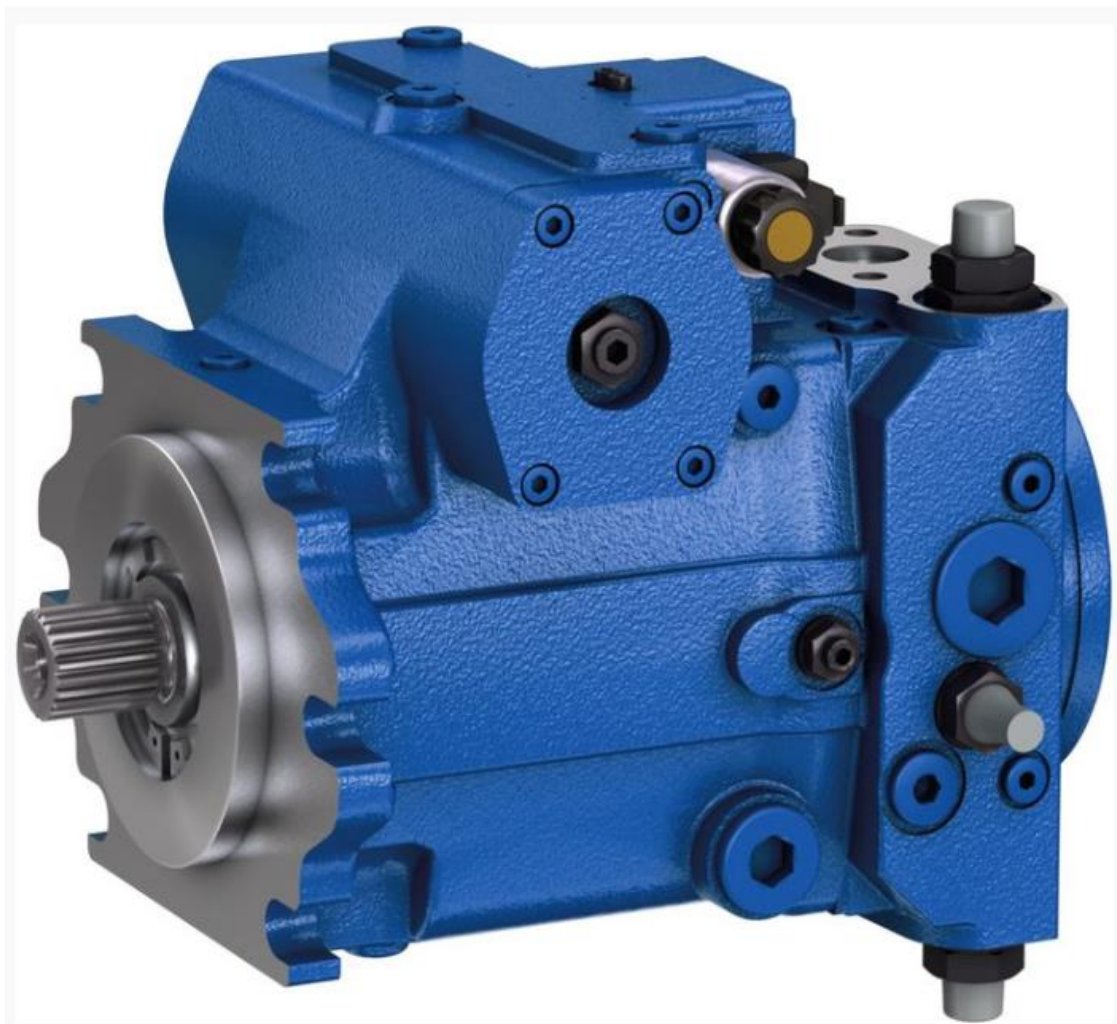

## AXIAL PISTON VARIABLE PUMP A4VG SERIES 32

### MODELO BOMBA A4VG BOSCH REXROTH

A4V - G - 56 - NV - D - L - M - T - 1/ - 32 - B - N

## AXIAL PISTON VARIABLE PUMP A4VG SERIES 32

|                                       |   |
|---------------------------------------|---|
| BOMBA A4VG BOSCH REXROTH R900834694   | BOMBA A4VG BOSCH REXROTH ABZPZ-S1X/B35-225/0-A4VG90ZF/JH-AL/M   |
| BOMBA A4VG BOSCH REXROTH R900834682   | BOMBA A4VG BOSCH REXROTH ABZPZ-S1X/B35-200/0-A4VG90ZF/JH-AL/M   |
| BOMBA A4VG BOSCH REXROTH R900834675   | BOMBA A4VG BOSCH REXROTH ABZPZ-S1X/B35-315/0-A4VG90ZF/JH-AL/M   |
| BOMBA A4VG BOSCH REXROTH R900834712   | BOMBA A4VG BOSCH REXROTH ABZPZ-S1X/B35-315/0-A4VG180ZD/JH-AL/M  |
| BOMBA A4VG BOSCH REXROTH R900834723   | BOMBA A4VG BOSCH REXROTH ABZPZ-S1X/B35-315/1-A4VG250ZD/JH-AL/M  |
| BOMBA A4VG BOSCH REXROTH R900834721   | BOMBA A4VG BOSCH REXROTH ABZPZ-S1X/B35-315/0-A4VG250ZD/JH-AL/M  |
| BOMBA A4VG71 BOSCH REXROTH R900834839 | BOMBA A4VG71 BOSCH REXROTH ABZPZ-E1X/B35-225/0-A4VG71ZF/JH-AL/M |
| BOMBA A4VG71 BOSCH REXROTH R900834838 | BOMBA A4VG71 BOSCH REXROTH ABZPZ-E1X/B35-250/0-A4VG71ZF/JH-AL/M |
| BOMBA A4VG71 BOSCH REXROTH R900834834 | BOMBA A4VG71 BOSCH REXROTH ABZPZ-E1X/B35-280/0-A4VG71ZF/JH-AL/M |
| BOMBA A4VG71 BOSCH REXROTH R900834829 | BOMBA A4VG71 BOSCH REXROTH ABZPZ-E1X/B35-200/0-A4VG71ZF/JH-AL/M |
| BOMBA A4VG71 BOSCH REXROTH R900834825 | BOMBA A4VG71 BOSCH REXROTH ABZPZ-E1X/B35-180/0-A4VG71ZF/JH-AL/M |
| BOMBA A4VG71 BOSCH REXROTH R900834692 | BOMBA A4VG71 BOSCH REXROTH ABZPZ-S1X/B35-180/0-A4VG71ZF/JH-AL/M |
| BOMBA A4VG71 BOSCH REXROTH R900834690 | BOMBA A4VG71 BOSCH REXROTH ABZPZ-S1X/B35-200/0-A4VG71ZF/JH-AL/M |
| BOMBA A4VG71 BOSCH REXROTH R900834688 | BOMBA A4VG71 BOSCH REXROTH ABZPZ-S1X/B35-225/0-A4VG71ZF/JH-AL/M |
| BOMBA A4VG71 BOSCH REXROTH R900834686 | BOMBA A4VG71 BOSCH REXROTH ABZPZ-S1X/B35-250/0-A4VG71ZF/JH-AL/M |
| BOMBA A4VG71 BOSCH REXROTH R900834684 | BOMBA A4VG71 BOSCH REXROTH ABZPZ-S1X/B35-280/0-A4VG71ZF/JH-AL/M |